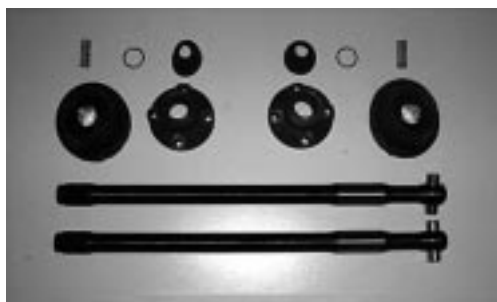

3654 **KIT MODIFICA SEMIASSI FIAT**
500 F/L/R DIAM.25 mm
(COMPLETE AXLE SHAFT KIT
DIAMETER 25MM)

3654/1 **KIT MODIFICA SEMIASSI FIAT**
500 F/L/R ALTA QUALITA'
ACCIAIO TEMPRATO
Diam 25mm
(COMPLETE AXLE SHAFT KIT
DIAMETER 25MM HIGH QTY)