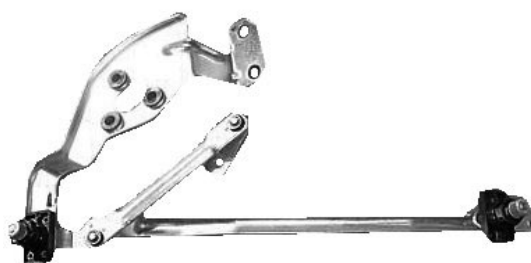

3784 MECCANISMO TERGI
COMPLETO FIAT 500 N/D
GIARDINIERA FINO AL 1967
(COMPLETE WIPER LINKAGE
FIAT 500 N/D/GIARDINIERA
SINCE 1967)