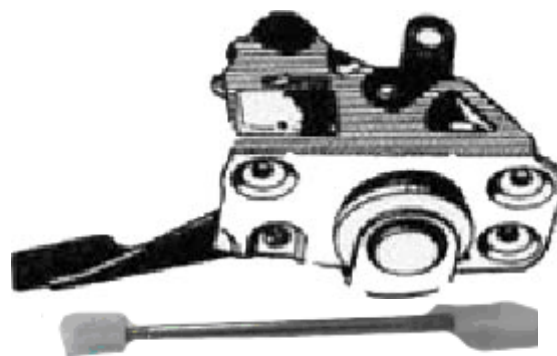

C2400/A ASTINA SERRATURA
FIAT 500
(DOOR LOCK CONNECTING ROD)

HIGH QUALITY

C2330 SERRATURE PORTA DS
500D E GIARDIN. CON FERMO
(INTERNAL RIGHT DOOR LOCK
WITH SAFETY)

C2330/1 SERRATURA PORTA SN
500D E GIARD. SENZA FERMO
(INTERNAL RIGHT DOOR LOCK
WITHOUT SAFETY)