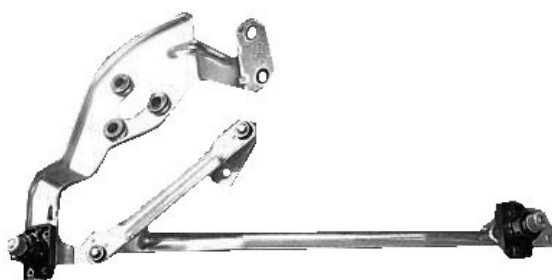

IMPIANTO TERGICRISTALLO (WIPER SYSTEM)

3783 MECCANISMO TERGI
COMPLETO FIAT 500 F/L/R
GIARDINIERA
(COMPLETE WIPER LINKAGE
FIAT 500 F/L/R/GIARDINIERA)