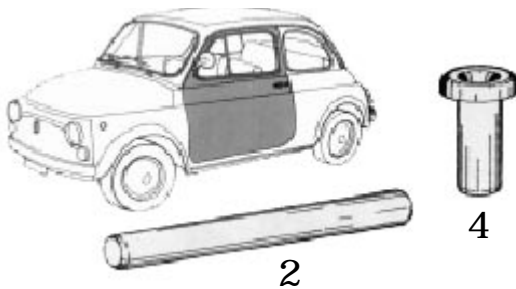

V787

KIT 4 BOCCOLE E 2 PERNI
MONTAGGIO PORTE FIAT 500
(DOOR FIXONG KIT 500 F/L/R)