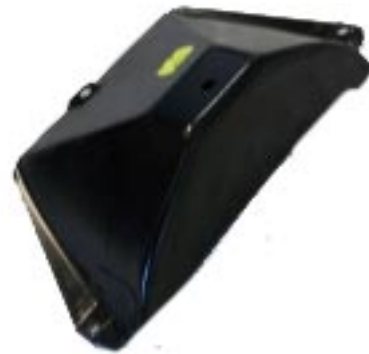

01920000 CARTER PROTEZIONE
FRIZIONE E VOLANO
FIAT 500 F/L/R/N/D
(CLUTCH AND FLYWHEEL REPAIR
COVER)