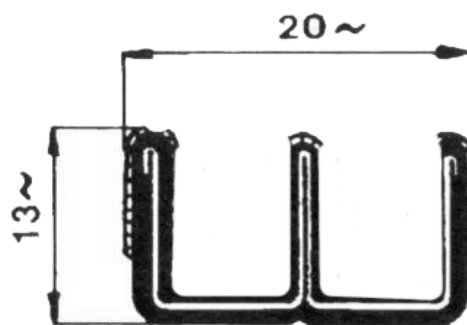

C2162 CANALINO SCORRIVETRO
DOPPIO 13X20 NON ARMATO
ROTOLO DA MT. 25
(DOUBLE RAIL WEATHERSTRIP
FOR REAR SLIDING WINDOWS)